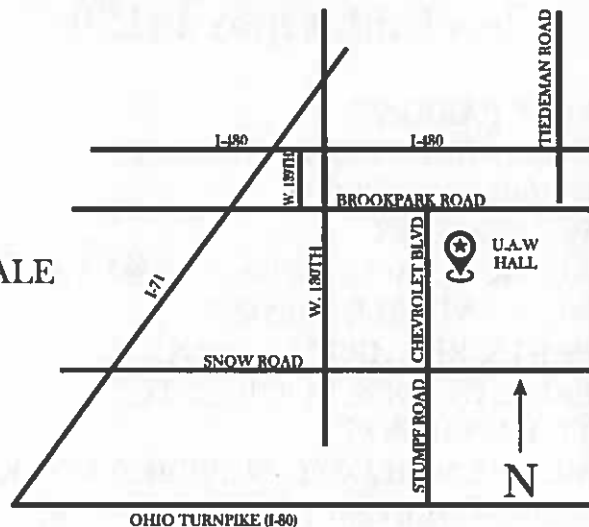

The Great Lakes Division
TRAIN COLLECTORS ASSOCIATION

Winter of 2018
TRAIN MEET

Saturday, January 27, 2018

U.A.W. HALL (Parma)
5615 Chevrolet Blvd.
Cleveland, Ohio 44130

- FREE PARKING
- GROUND-LEVEL ENTRANCE
- GOOD LIGHTING
- WIDE AISLES
- ALL SCALES: O, S, HO, N, Z & LARGE SCALE
- NEW AND OLD TRAINS
- PARTS, REPAIR MANUALS, PRICE GUIDES, BOOKS, ETC.
- TRAIN VIDEOS
- MODEL BUILDING SUPPLIES AND KITS
- LIONEL, AMERICAN FLYER, MTH, WILLIAMS, WEAVER
- 175+ TABLES
- REFRESHMENTS AVAILABLE!

LOCATION
DIRECTIONS

From Northeast
I-90 to I-71 Southwest to W 130th, to Brookpark Road to Chevrolet Blvd.
From Southeast
Ohio Turnpike to I-71 North to Snow Rd. to Chevrolet Blvd.
From East
422 West to I-480 West to Tiedeman Road to Brookpark Road To Chevrolet Blvd.
From West
I-480 East to W. 139th Street Exit to Brookpark Road to Chevrolet Blvd.